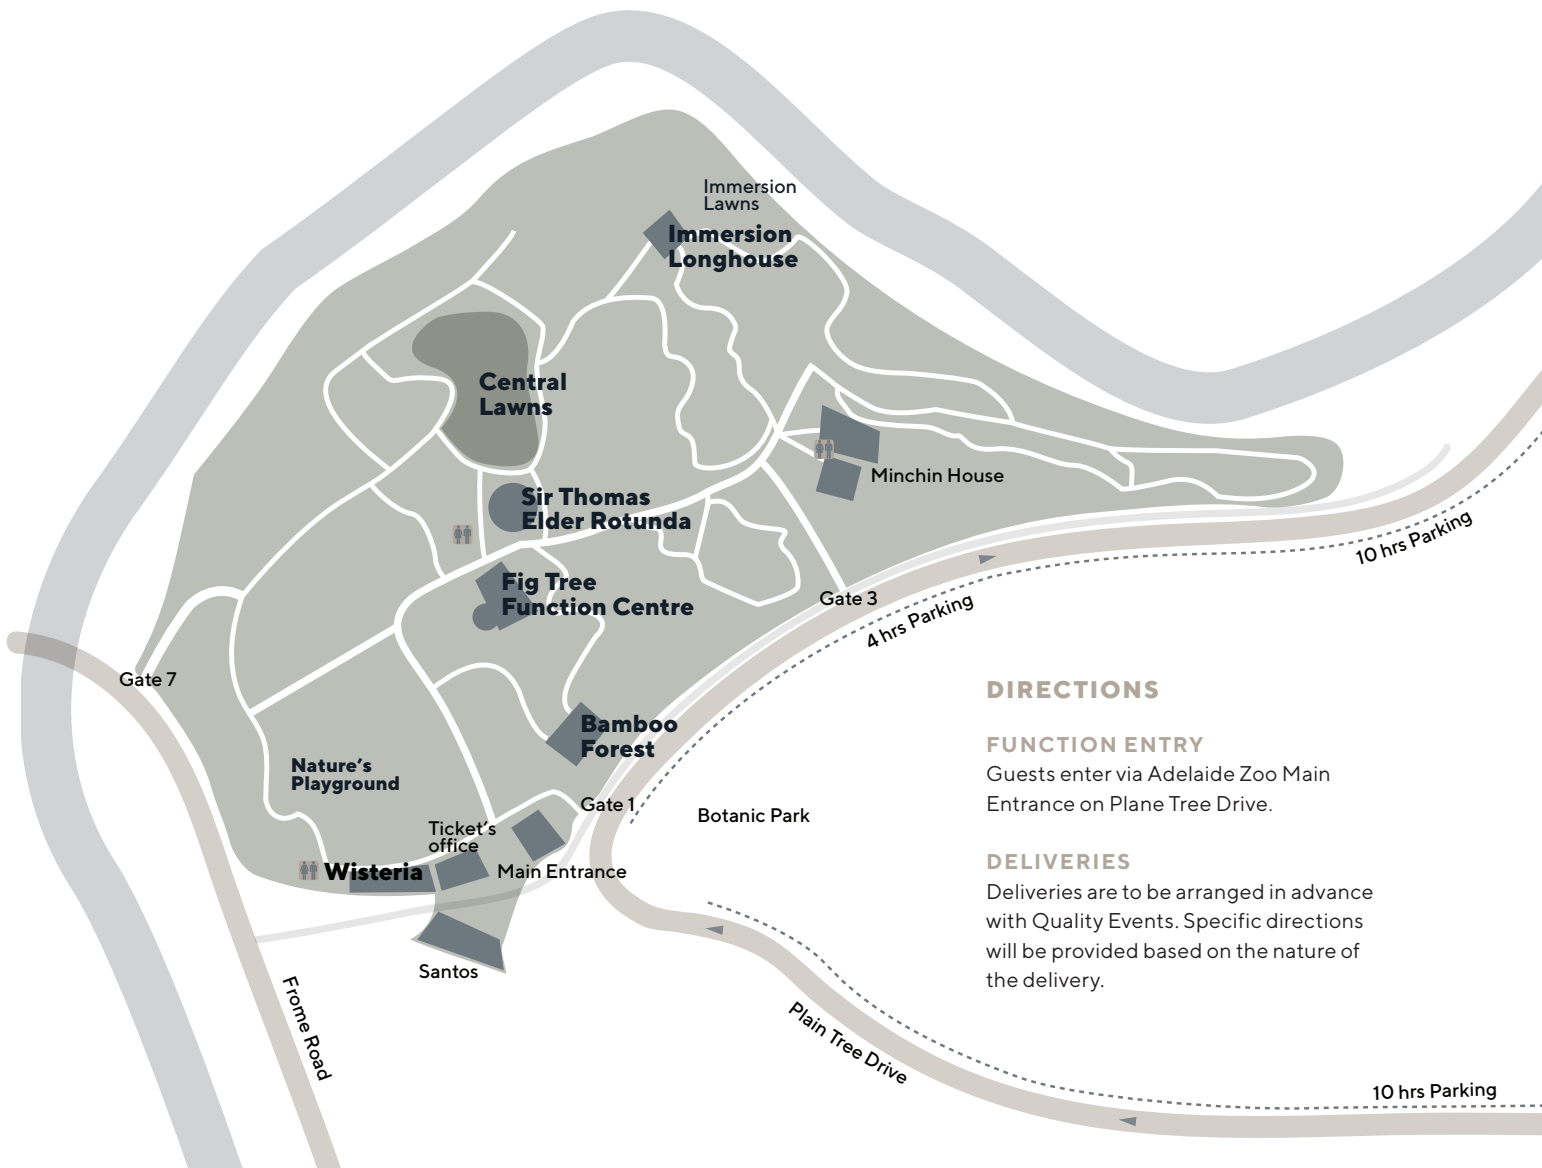

MAP AND VENUE CAPACITY

VENUE ROOM RATE	THEATRE	BANQUET	CABARET	COCKTAIL	U-SHAPE	BOARDROOM
FIG TREE FUNCTION CENTRE	120	100	56	150	26	26
SIR THOMAS ELDER ROTUNDA	NA	150	100	250	NA	NA
BAMBOO FOREST PAVILION	NA	90	63	500	NA	NA
CENTRAL LAWNS	NA	500	350	1000	NA	NA
IMMERSION LONGHOUSE	NA	50	NA	120	NA	NA
NATURES PLAYGROUND	NA	100	70	400	NA	NA
WISTERIA RESTAURANT	NA	50	35	80	NA	NA

DIRECTIONS

FUNCTION ENTRY

Guests enter via Adelaide Zoo Main Entrance on Plane Tree Drive.

DELIVERIES

Deliveries are to be arranged in advance with Quality Events. Specific directions will be provided based on the nature of the delivery.